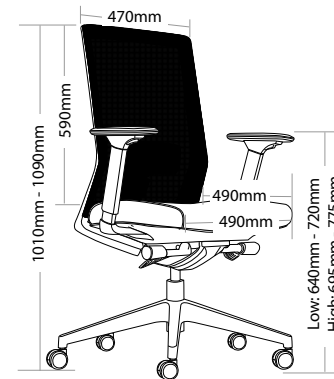

R5 EXECUTIVE MESH SEATING

KUBE

FEATURES

- » Adjustable seat height
- » Adjustable seat and back angle
- » Adjustable seat depth (seat slider)
- » Adjustable weight tension
- » Adjustable lumbar
- » Adjustable arms
- » Optional adjustable headrest
- » Synchron mechanism with 3 locking positions
- » 670mm black nylon 5 star base
- » Available in black only
- » BIFMA tested
- » Minor assembly required
- » Suitable for indoor use only
- » 5 year warranty
- » Weight limit is 130kg

INDOOR USE ONLY

X Do not use as a step ladder

KUBE-H

KUBE-L

KUBE EXECUTIVE MESH SEATING

KUBE-H

KUBE-L

BACK VIEW