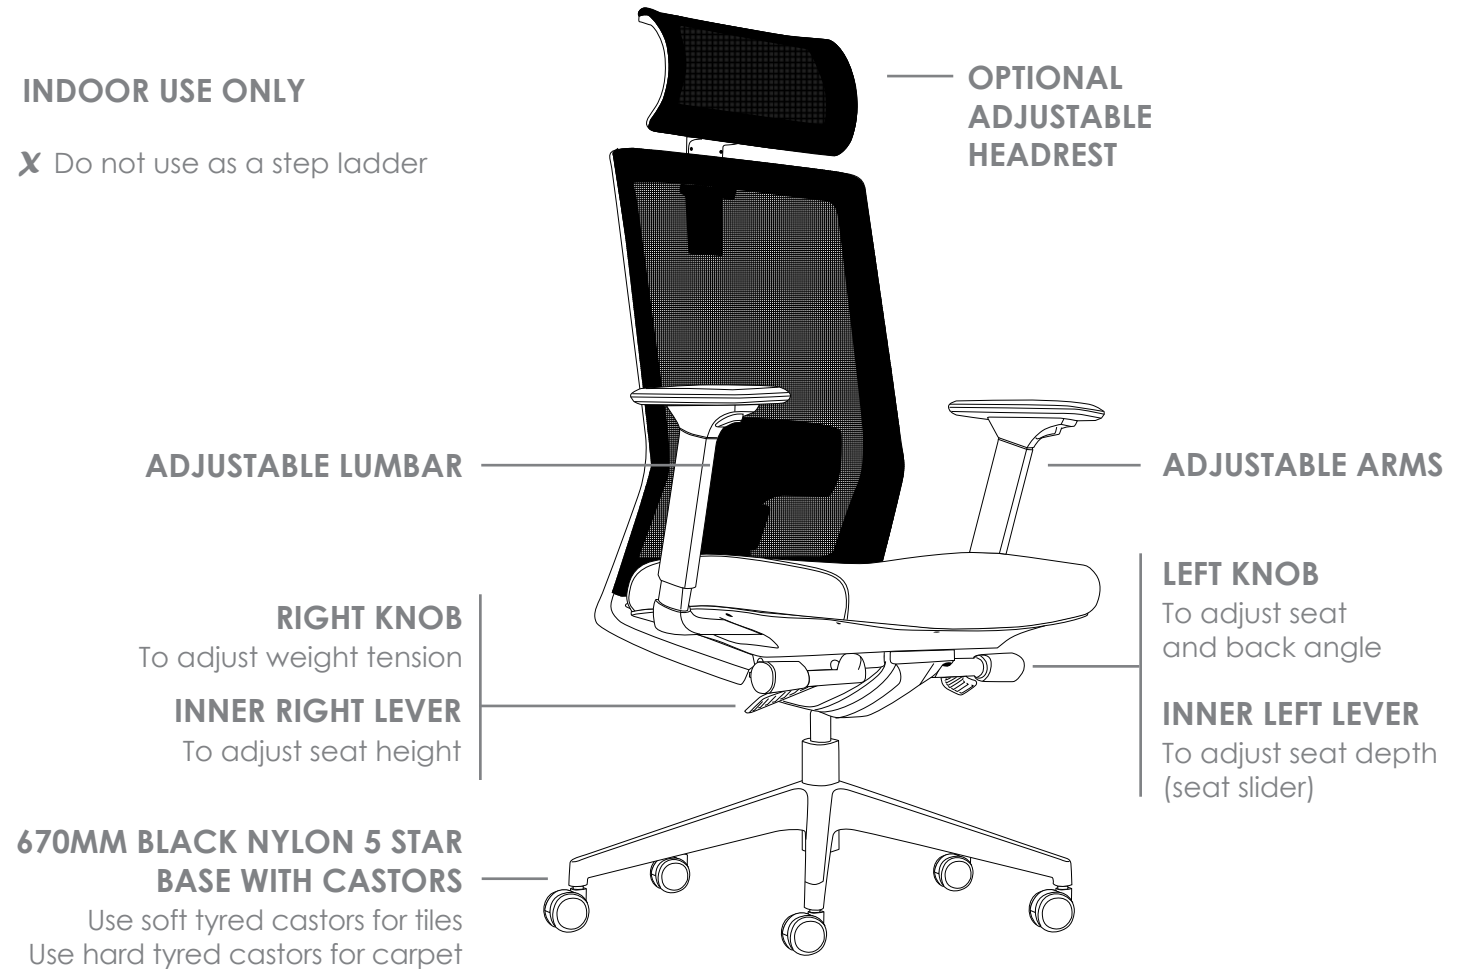

R5 EXECUTIVE MESH SEATING

KUBE

FEATURES

- » Adjustable seat height
- » Adjustable seat and back angle
- » Adjustable seat depth (seat slider)
- » Adjustable weight tension
- » Adjustable lumbar
- » Adjustable arms
- » Optional adjustable headrest
- » Synchron mechanism with 3 locking positions
- » 670mm black nylon 5 star base
- » Available in black only
- » BIFMA tested
- » Minor assembly required
- » Suitable for indoor use only
- » 5 year warranty
- » Weight limit is 130kg

INDOOR USE ONLY

X Do not use as a step ladder

KUBE-H

KUBE-L

KUBE EXECUTIVE MESH SEATING

KUBE-H

KUBE-L

BACK VIEW

** Please note that the Headrest should not be used to manoeuvre the chair.*