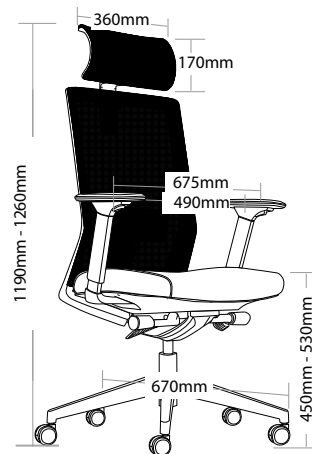

R5 EXECUTIVE MESH SEATING

KUBE

FEATURES

- » Adjustable seat height
- » Adjustable seat and back angle
- » Adjustable seat depth (seat slider)
- » Adjustable weight tension
- » Adjustable lumbar
- » Adjustable arms
- » Optional adjustable headrest
- » Synchron mechanism with 3 locking positions
- » 670mm black nylon 5 star base
- » Available in black only
- » BIFMA tested
- » Minor assembly required
- » Suitable for indoor use only
- » 5 year warranty
- » Weight limit is 130kg

INDOOR USE ONLY

X Do not use as a step ladder

KUBE-H

KUBE-L

KUBE EXECUTIVE MESH SEATING

KUBE-H

KUBE-L

BACK VIEW