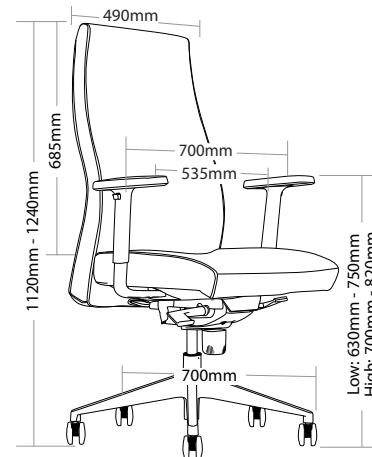

R6 EXECUTIVE SEATING

VENUS

FEATURES

- » Adjustable seat height
- » Adjustable seat and back angle
- » Adjustable weight tension
- » Adjustable arms
- » Available in high and low back
- » Plastic under pan
- » Moulded seat and back foam
- » Synchron mechanism with 3 locking positions
- » 700mm heavy duty black nylon base
- » Available in black PU only
- » Minor assembly required
- » Suitable for indoor use only
- » 5 year warranty
- » Weight limit is 130kg

INDOOR USE ONLY

X Do not use as a step ladder

VENUS-H

VENUS-L

VENUS EXECUTIVE SEATING

VENUS-H

VENUS-L

BACKVIEW