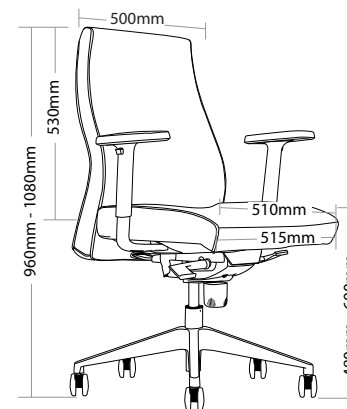

R6 EXECUTIVE SEATING

VENUS

FEATURES

- » Adjustable seat height
- » Adjustable seat and back angle
- » Adjustable weight tension
- » Adjustable arms
- » Available in high and low back
- » Plastic under pan
- » Moulded seat and back foam
- » Synchron mechanism with 3 locking positions
- » 700mm heavy duty black nylon base
- » Available in black PU only
- » Minor assembly required
- » Suitable for indoor use only
- » 5 year warranty
- » Weight limit is 130kg

INDOOR USE ONLY

X Do not use as a step ladder

VENUS-H

VENUS-L

VENUS EXECUTIVE SEATING

VENUS-H

VENUS-L

BACKVIEW