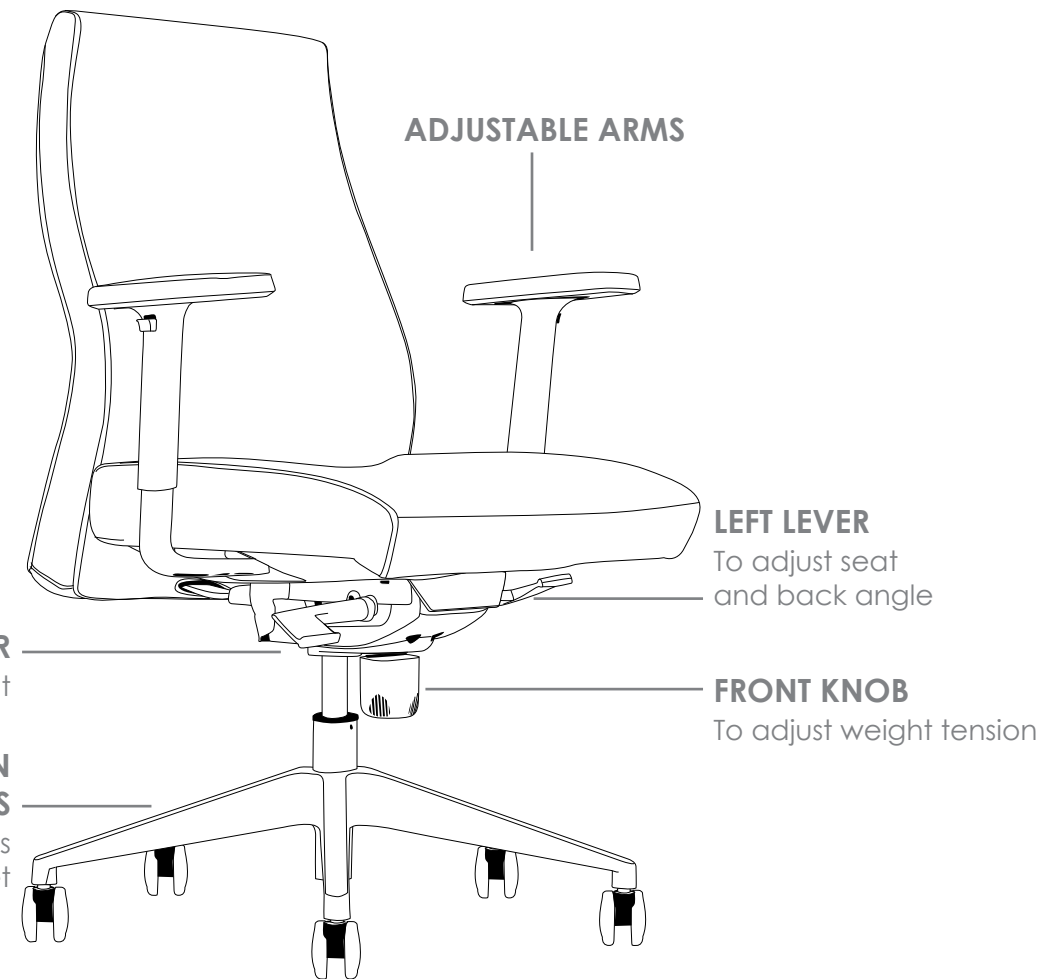

R6 EXECUTIVE SEATING

VENUS

FEATURES

- » Adjustable seat height
- » Adjustable seat and back angle
- » Adjustable weight tension
- » Adjustable arms
- » Available in high and low back
- » Plastic under pan
- » Moulded seat and back foam
- » Synchron mechanism with 3 locking positions
- » 700mm heavy duty black nylon base
- » Available in black PU only
- » Minor assembly required
- » Suitable for indoor use only
- » 5 year warranty
- » Weight limit is 130kg

INDOOR USE ONLY

X Do not use as a step ladder

VENUS-H

VENUS-L

VENUS EXECUTIVE SEATING

VENUS-H

VENUS-L

BACKVIEW