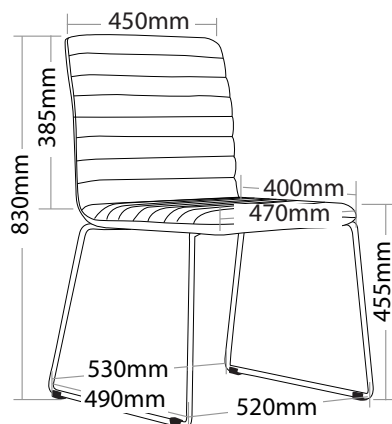

R9 BREAKOUT SEATING

RAVEN

FEATURES

- » Fully upholstered
- » High density foam
- » Sled base chrome frame
- » Plywood shell
- » Available in Sega charcoal and red only
- » Minor assembly required
- » Suitable for indoor use only
- » 5 year warranty
- » Weight limit is 130kg

COLOUR

INDOOR USE ONLY

✘ Do not use as a step ladder

PLYWOOD SHELL

HIGH DENSITY FOAM

SLED CHROME FRAME

Keep a permanent contact between base of chair and floor

RAVEN

RAVEN BREAKOUT SEATING

RAVEN-C

RAVEN-R

BACKVIEW