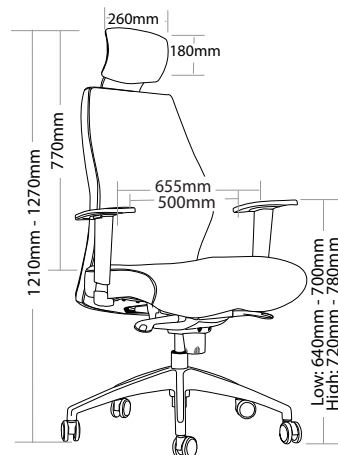

R6 EXECUTIVE SEATING

OHIO

FEATURES

- » Adjustable seat height
- » Adjustable seat and back angle
- » Adjustable weight tension
- » Adjustable chrome arms
- » Optional headrest
- » Moulded back foam
- » Saddle seat
- » Synchron mechanism with 3 locking positions
- » 700mm aluminium base
- » Available in black PU only
- » Minor assembly required
- » Suitable for indoor use only
- » 5 year warranty
- » Weight limit is 130kg

INDOOR USE ONLY

X Do not use as a step ladder

ADJUSTABLE
CHROME ARMS

RIGHT LEVER

To adjust seat height

700MM ALUMINIUM 5 STAR
BASE WITH CASTORS

Use soft tyred castors for tiles
Use hard tyred castors for carpet

OPTIONAL HEADREST

LEFT LEVER

To adjust seat
and back angle

FRONT KNOB

To adjust weight tension

OHIO-H

OHIO-L

OHIO EXECUTIVE SEATING