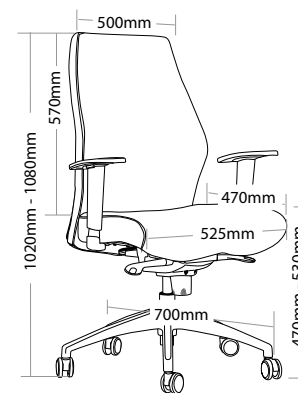

R6 EXECUTIVE SEATING

OHIO

FEATURES

- » Adjustable seat height
- » Adjustable seat and back angle
- » Adjustable weight tension
- » Adjustable chrome arms
- » Optional headrest
- » Moulded back foam
- » Saddle seat
- » Synchron mechanism with 3 locking positions
- » 700mm aluminium base
- » Available in black PU only
- » Minor assembly required
- » Suitable for indoor use only
- » 5 year warranty
- » Weight limit is 130kg

INDOOR USE ONLY

X Do not use as a step ladder

ADJUSTABLE
CHROME ARMS

RIGHT LEVER

To adjust seat height

700MM ALUMINIUM 5 STAR
BASE WITH CASTORS

Use soft tyred castors for tiles
Use hard tyred castors for carpet

OPTIONAL HEADREST

LEFT LEVER

To adjust seat
and back angle

FRONT KNOB

To adjust weight tension

OHIO-H

OHIO-L

OHIO EXECUTIVE SEATING