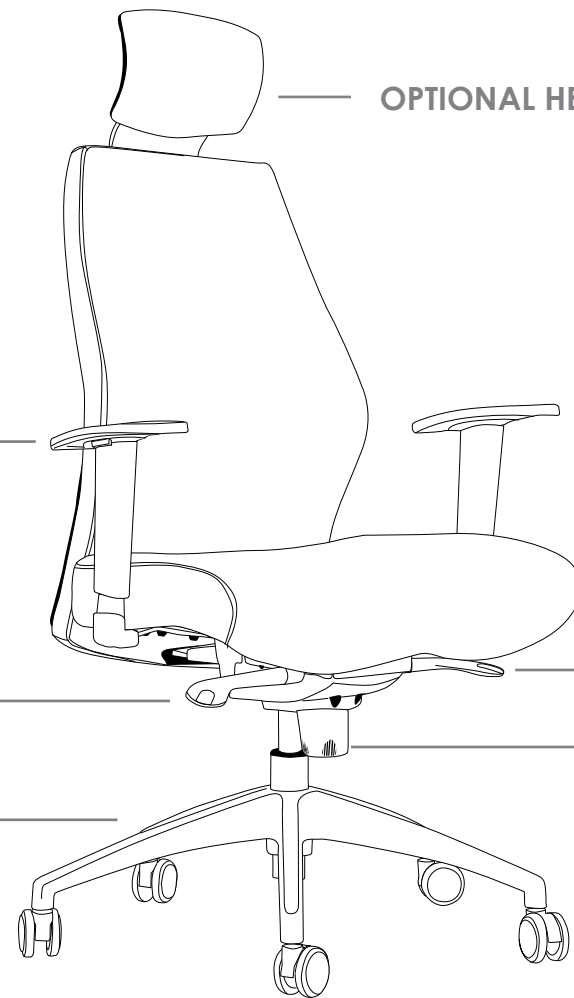

R6 EXECUTIVE SEATING

OHIO

FEATURES

- » Adjustable seat height
- » Adjustable seat and back angle
- » Adjustable weight tension
- » Adjustable chrome arms
- » Optional headrest
- » Moulded back foam
- » Saddle seat
- » Synchron mechanism with 3 locking positions
- » 700mm aluminium base
- » Available in black PU only
- » Minor assembly required
- » Suitable for indoor use only
- » 5 year warranty
- » Weight limit is 130kg

INDOOR USE ONLY

X Do not use as a step ladder

ADJUSTABLE
CHROME ARMS

RIGHT LEVER

To adjust seat height

700MM ALUMINIUM 5 STAR
BASE WITH CASTORS

Use soft tyred castors for tiles
Use hard tyred castors for carpet

OPTIONAL HEADREST

LEFT LEVER

To adjust seat
and back angle

FRONT KNOB

To adjust weight tension

OHIO-H

OHIO-L

OHIO EXECUTIVE SEATING