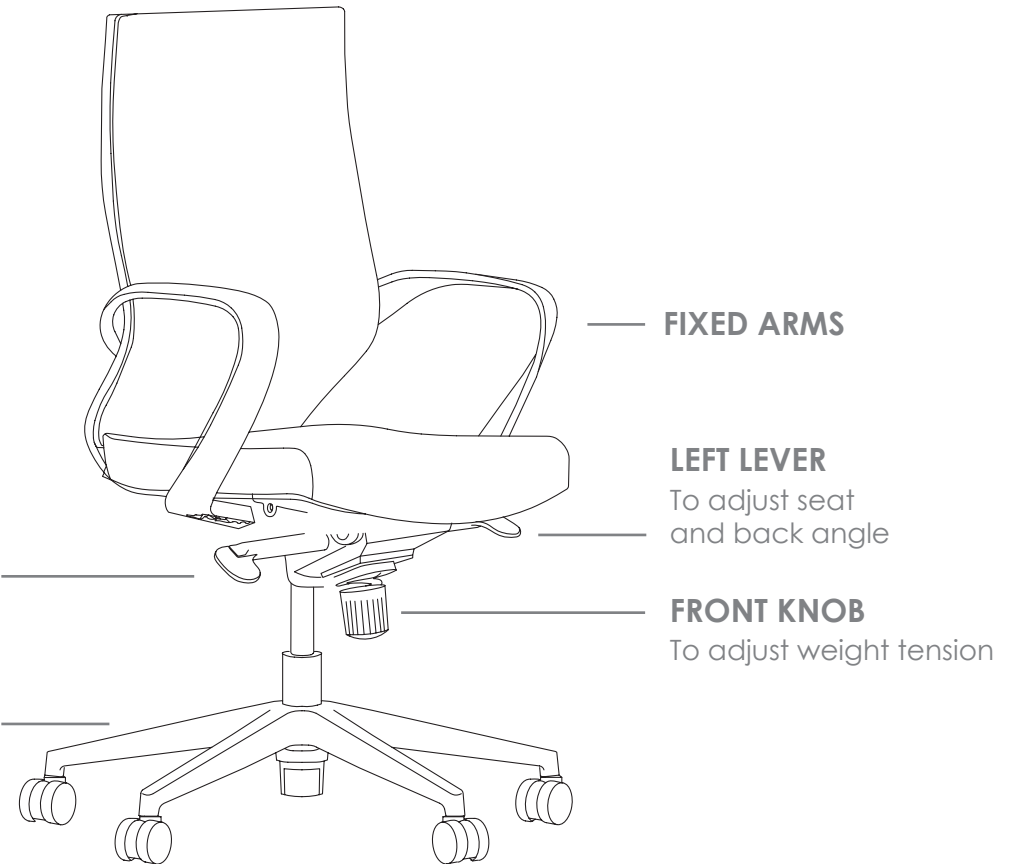

R3 BOARDROOM SEATING

GALA

FEATURES

- » Adjustable seat height
- » Adjustable seat and back angle
- » Adjustable weight tension
- » Fixed arms
- » Mesh black
- » Knee tilt mechanism with 3 locking positions
- » 660mm black nylon base
- » Available in black only
- » Minor assembly required
- » Suitable for indoor use only
- » 5 year warranty
- » Weight limit is 120kg

INDOOR USE ONLY

✗ Do not use as a step ladder

GALA

GALA BOARDROOM SEATING

GALA

BACK VIEW

SIDE VIEW