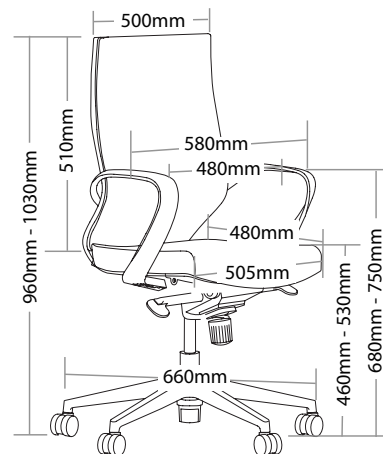

R3 BOARDROOM SEATING

GALA

FEATURES

- » Adjustable seat height
- » Adjustable seat and back angle
- » Adjustable weight tension
- » Fixed arms
- » Mesh black
- » Knee tilt mechanism with 3 locking positions
- » 660mm black nylon base
- » Available in black only
- » Minor assembly required
- » Suitable for indoor use only
- » 5 year warranty
- » Weight limit is 120kg

INDOOR USE ONLY

✗ Do not use as a step ladder

GALA

GALA BOARDROOM SEATING

GALA

BACK VIEW

SIDE VIEW