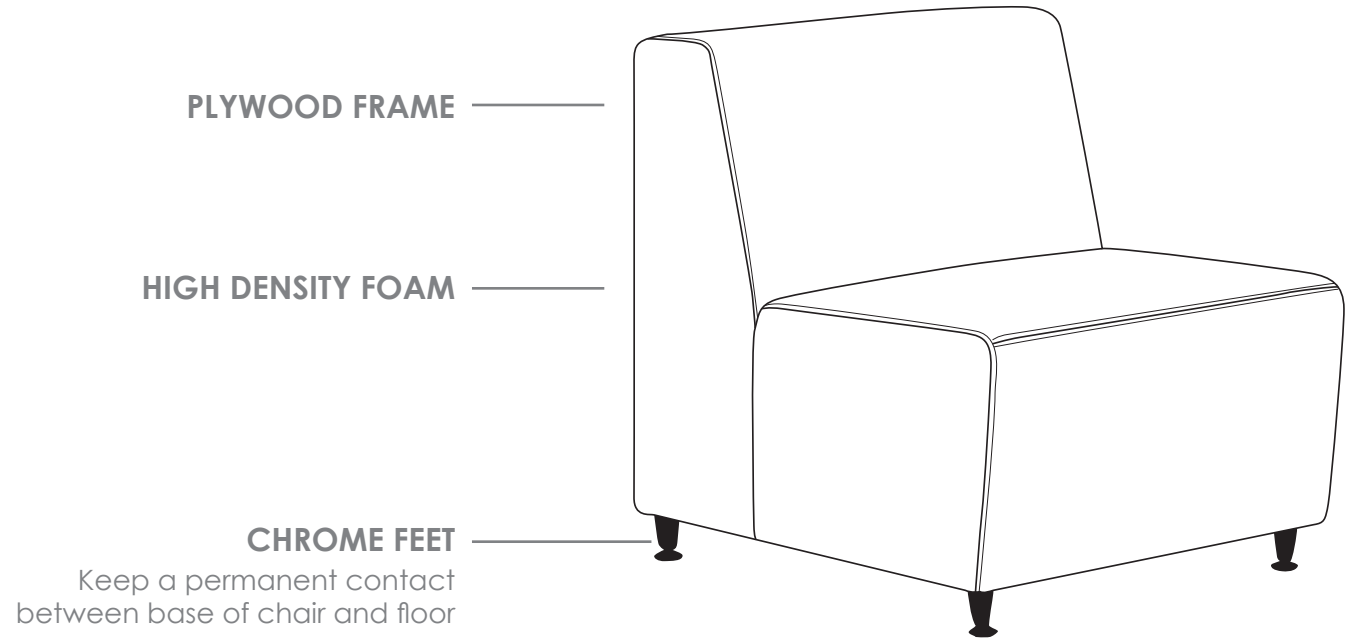

### FEATURES

- » High density foam
- » Zig zag steel spring
- » Plywood frame
- » Chrome feet
- » Available in black PU
- » Minor assembly required
- » Suitable for indoor use only
- » 5 year warranty
- » Weight limit is 120kg

### INDOOR USE ONLY

✘ Do not use as a step ladder

BLITZ-B