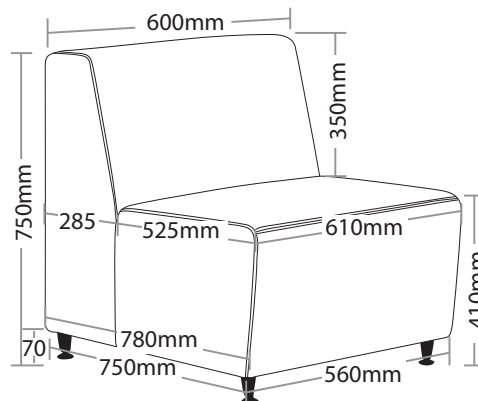

R10 SOFT SEATING

BLITZ

FEATURES

- » High density foam
- » Zig zag steel spring
- » Plywood frame
- » Chrome feet
- » Available in black PU
- » Minor assembly required
- » Suitable for indoor use only
- » 5 year warranty
- » Weight limit is 120kg

INDOOR USE ONLY

✘ Do not use as a step ladder

BLITZ-B